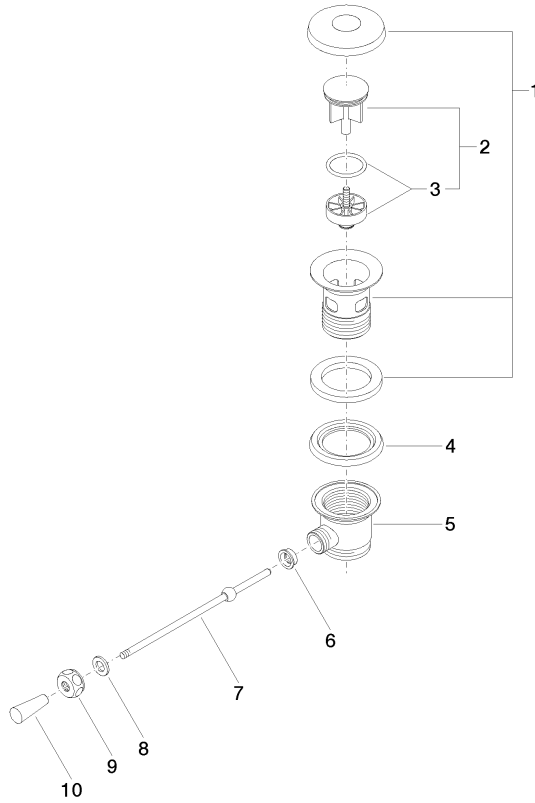

Basin Waste 1 1/4" - Brushed Durabronze (23kt Gold)

IMO

10 300 970

- length of knee lever 185 mm
- Only suitable for basins with an overflow.

Fits: IMO, LULU, MADISON, MEM, TARA, CL.1, LISSÉ, VAIA, META, CYO

	Brushed Durabronze (23kt Gold)	10 300 970-28
	Chrome	10 300 970-00
	Brushed Platinum	10 300 970-06
	Platinum	10 300 970-08
	Durabronze (23kt Gold)	10 300 970-09
	Dark Chrome	10 300 970-19
	Light Gold	10 300 970-26
	Brushed Light Gold	10 300 970-27
	Matte Black	10 300 970-33
	Brushed Bronze	10 300 970-42
	Brushed Champagne (22kt Gold)	10 300 970-46
	Champagne (22kt Gold)	10 300 970-47
	Brushed Chrome	10 300 970-93
	Brushed Dark Platinum	10 300 970-99

10 300 970

10 300 970

Parts for other finishes can be found here: [Chrome](#)

Spare parts list

No.	Item Number	Name	Quantity used	Delivery time
1	90 11 01 026 00-28	cup	1	20
2	04 31 20 016 00-28	plug	1	-
Spare part can no longer be ordered, please order the replacement item				
3	04 28 10 026 00 90	accessories	1	2
4	09 14 03 025 90	seal	1	2
5	09 11 01 023-28	cup	1	20
6	09 14 05 040 90	seal	1	2
7	09 31 09 055-28	pull-rod	1	20
8	09 30 11 049 90	disc	1	2
9	09 23 30 003-28	nut	1	20
10	09 20 01 040-28	handle	1	20