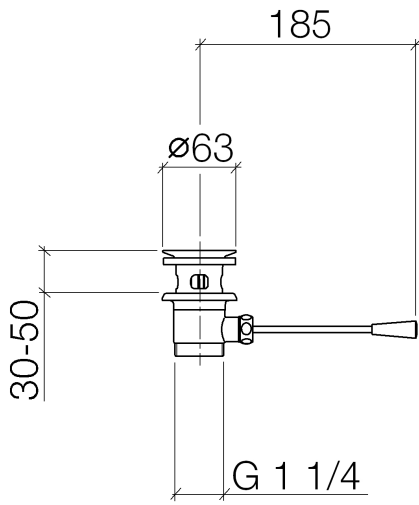

Basin Waste 1 1/4" - Brushed Durabronze (23kt Gold)

IMO

10 300 970

- length of knee lever 185 mm
- Only suitable for basins with an overflow.

Fits: IMO, LULU, MADISON, MEM, TARA, CL.1, LISSÉ, VAIA, META, CYO

	Brushed Durabronze (23kt Gold)	10 300 970-28
	Chrome	10 300 970-00
	Brushed Platinum	10 300 970-06
	Platinum	10 300 970-08
	Durabronze (23kt Gold)	10 300 970-09
	Dark Chrome	10 300 970-19
	Light Gold	10 300 970-26
	Brushed Light Gold	10 300 970-27
	Matte Black	10 300 970-33
	Brushed Bronze	10 300 970-42
	Brushed Champagne (22kt Gold)	10 300 970-46
	Champagne (22kt Gold)	10 300 970-47
	Brushed Chrome	10 300 970-93
	Brushed Dark Platinum	10 300 970-99

10 300 970

10 300 970

Parts for other finishes can be found here: [Chrome](#)

Spare parts list

No.	Item Number	Name	Quantity used	Delivery time
1	90 11 01 026 00-28	cup	1	20
2	04 31 20 016 00-28	plug	1	-
Spare part can no longer be ordered, please order the replacement item				
3	04 28 10 026 00 90	accessories	1	2
4	09 14 03 025 90	seal	1	2
5	09 11 01 023-28	cup	1	20
6	09 14 05 040 90	seal	1	2
7	09 31 09 055-28	pull-rod	1	20
8	09 30 11 049 90	disc	1	2
9	09 23 30 003-28	nut	1	20
10	09 20 01 040-28	handle	1	20